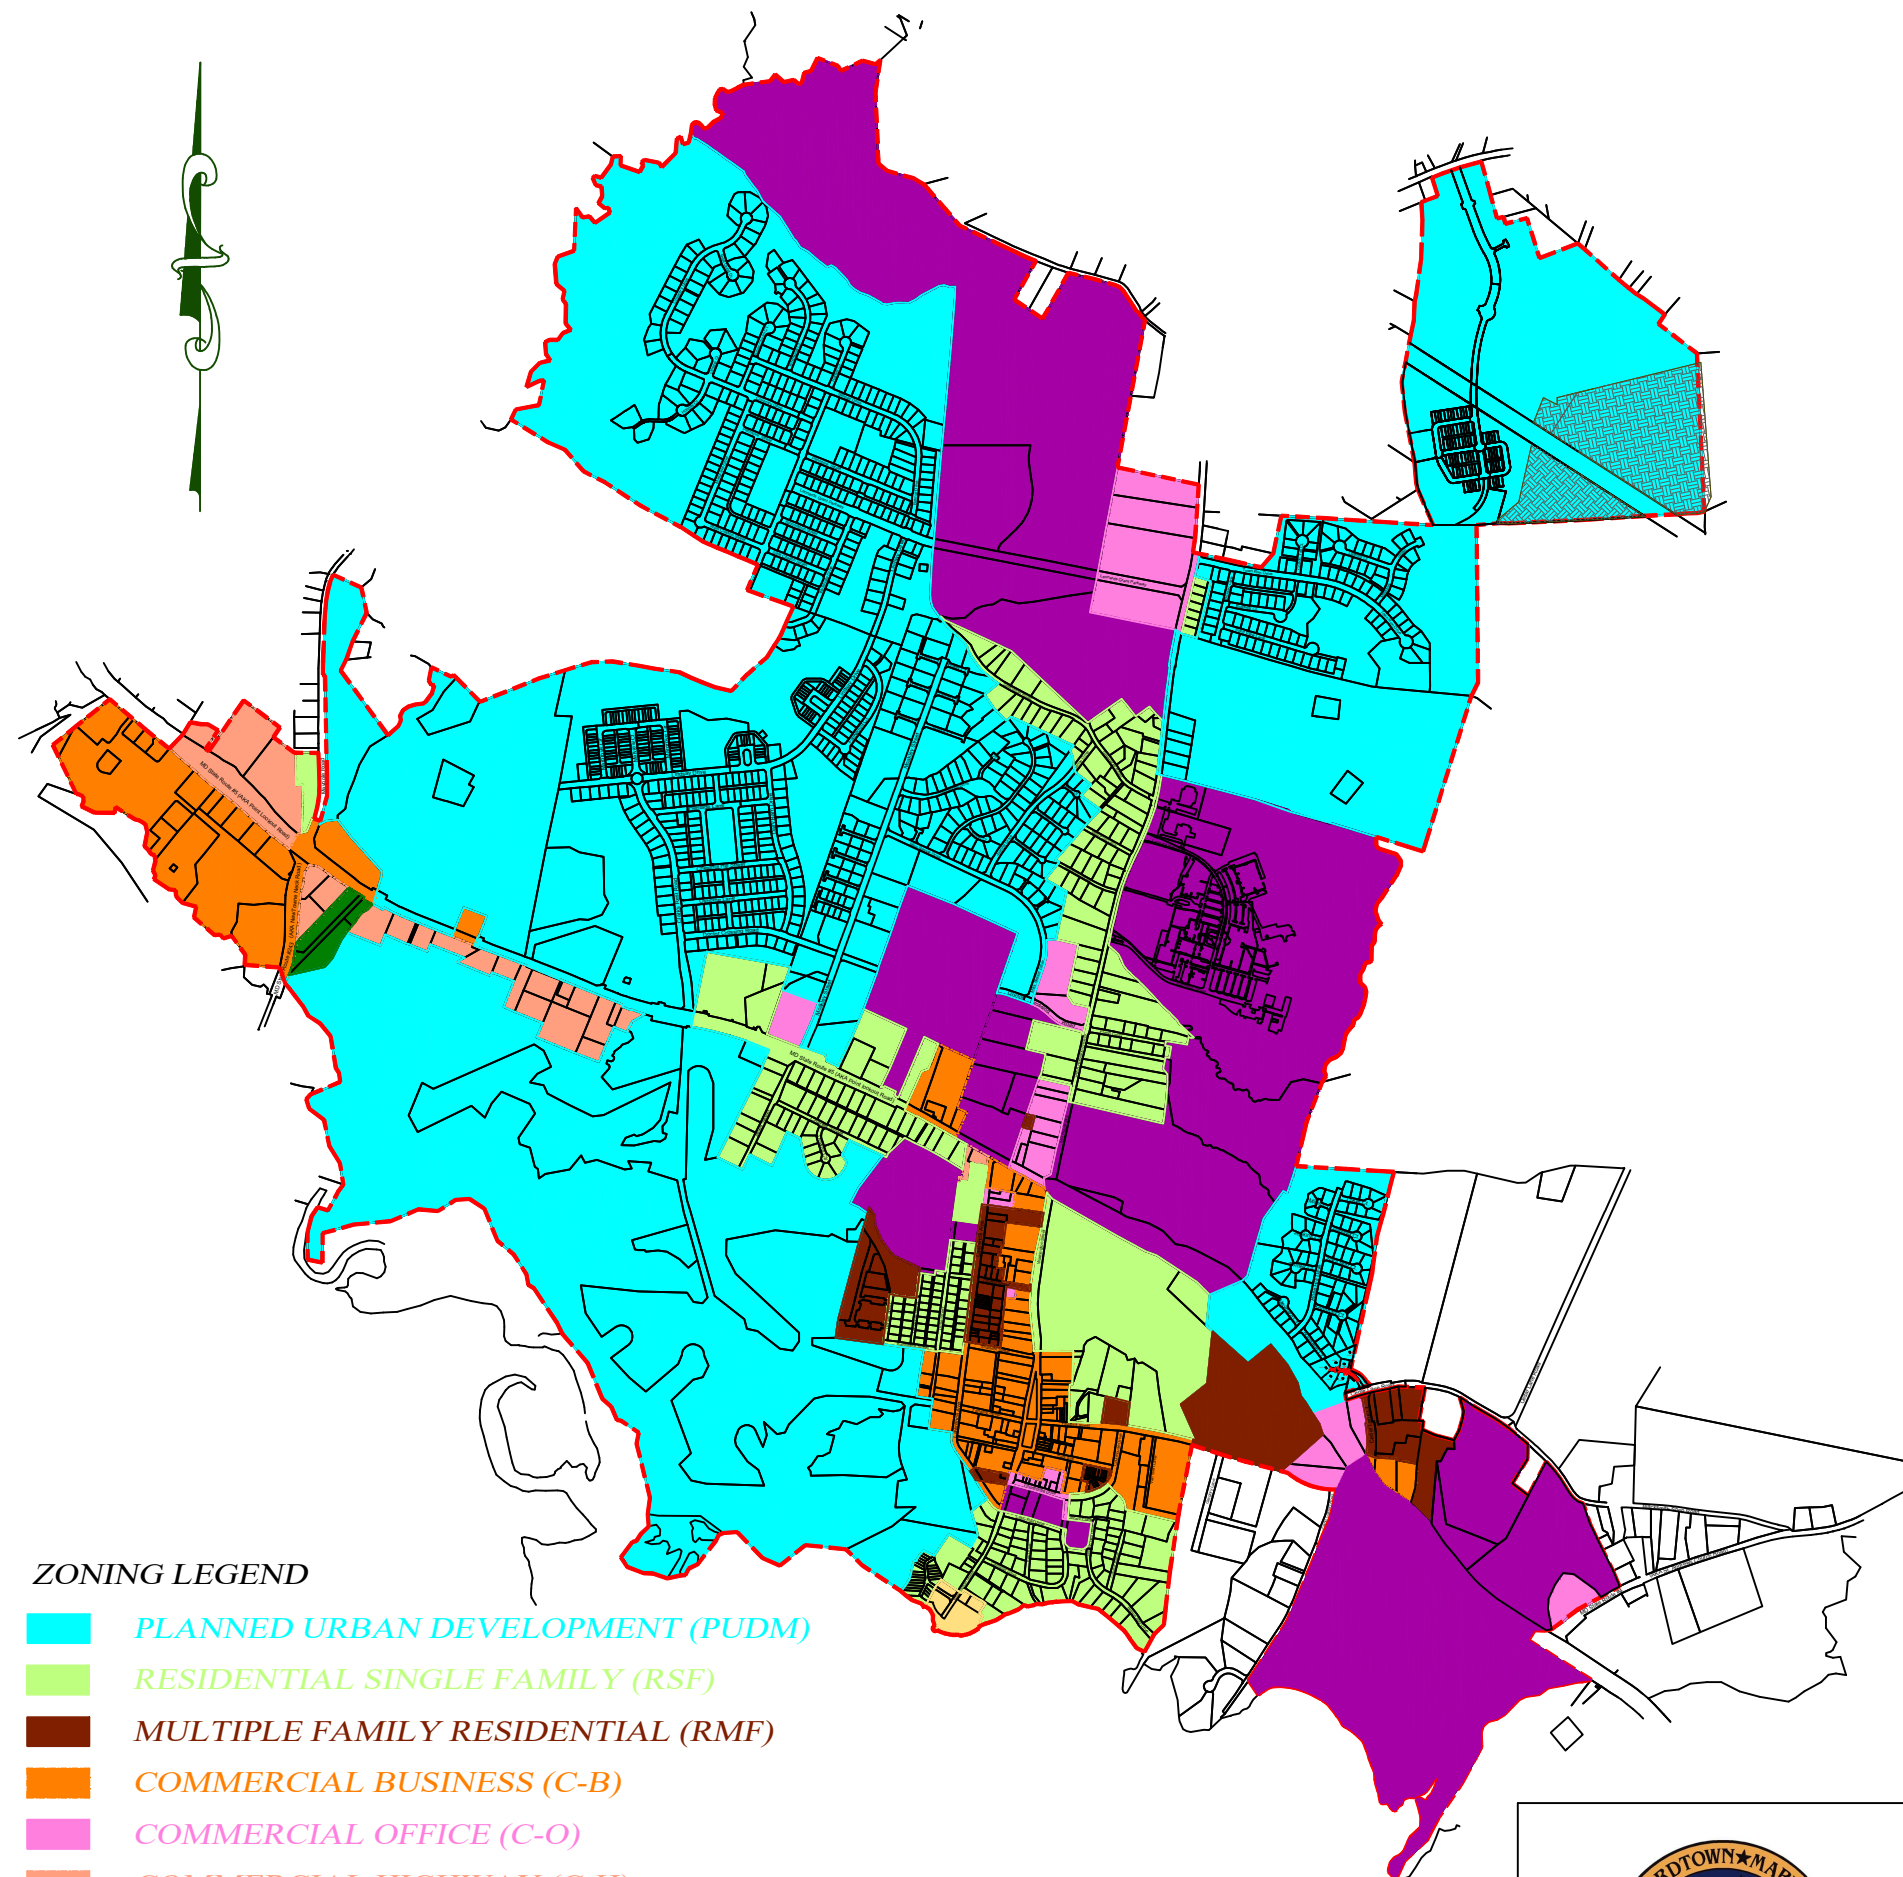

# LEONARDTOWN ZONING MAP (September 2024)

## ZONING LEGEND

-  *PLANNED URBAN DEVELOPMENT (PUDM)*
-  *RESIDENTIAL SINGLE FAMILY (RSF)*
-  *MULTIPLE FAMILY RESIDENTIAL (RMF)*
-  *COMMERCIAL BUSINESS (C-B)*
-  *COMMERCIAL OFFICE (C-O)*
-  *COMMERCIAL HIGHWAY (C-H)*
-  *COMMERCIAL MARINE (C-M)*
-  *INSTITUTIONAL OFFICE (I-O)*
-  *RECREATION & PARKS DISTRICT (RP)*
-  *MUNICIPAL BOUNDARY*