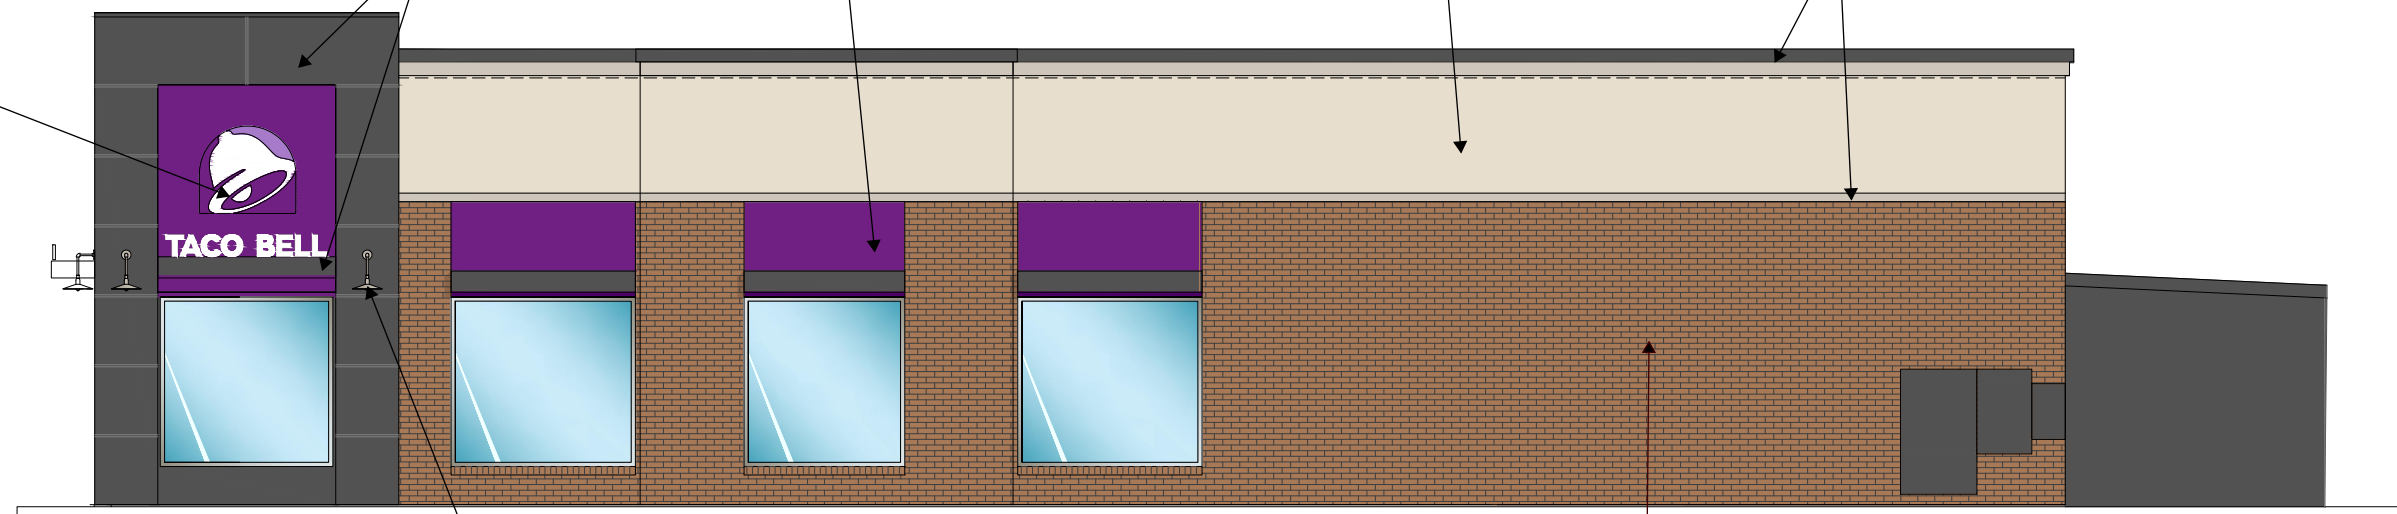

**MATERIAL/COLOR BOARD
26045 POINT LOOKOUT RD.
LEONARDTOWN, MD**

TACO BELL™

LARGE

42" BELL
14" LETTERS

SIGN AREA: 24.5 SF

WALL SCONCES
TROY
17"X14" Wall mount
scone, OLD silver finish,
medium base socket, 100
watt max

TACO BELL™

**RENDERINGS
26045 POINT LOOKOUT RD.
LEONARDTOWN, MD**

EAST ELEVATION

SOUTH ELEVATION

GLMVArchitecture

TACO BELL™

**MATERIAL/COLOR BOARD
7601 METCALF AVE.
LEONARDTOWN, MD**

WEST ELEVATION

NORTH ELEVATION

GLMVArchitecture