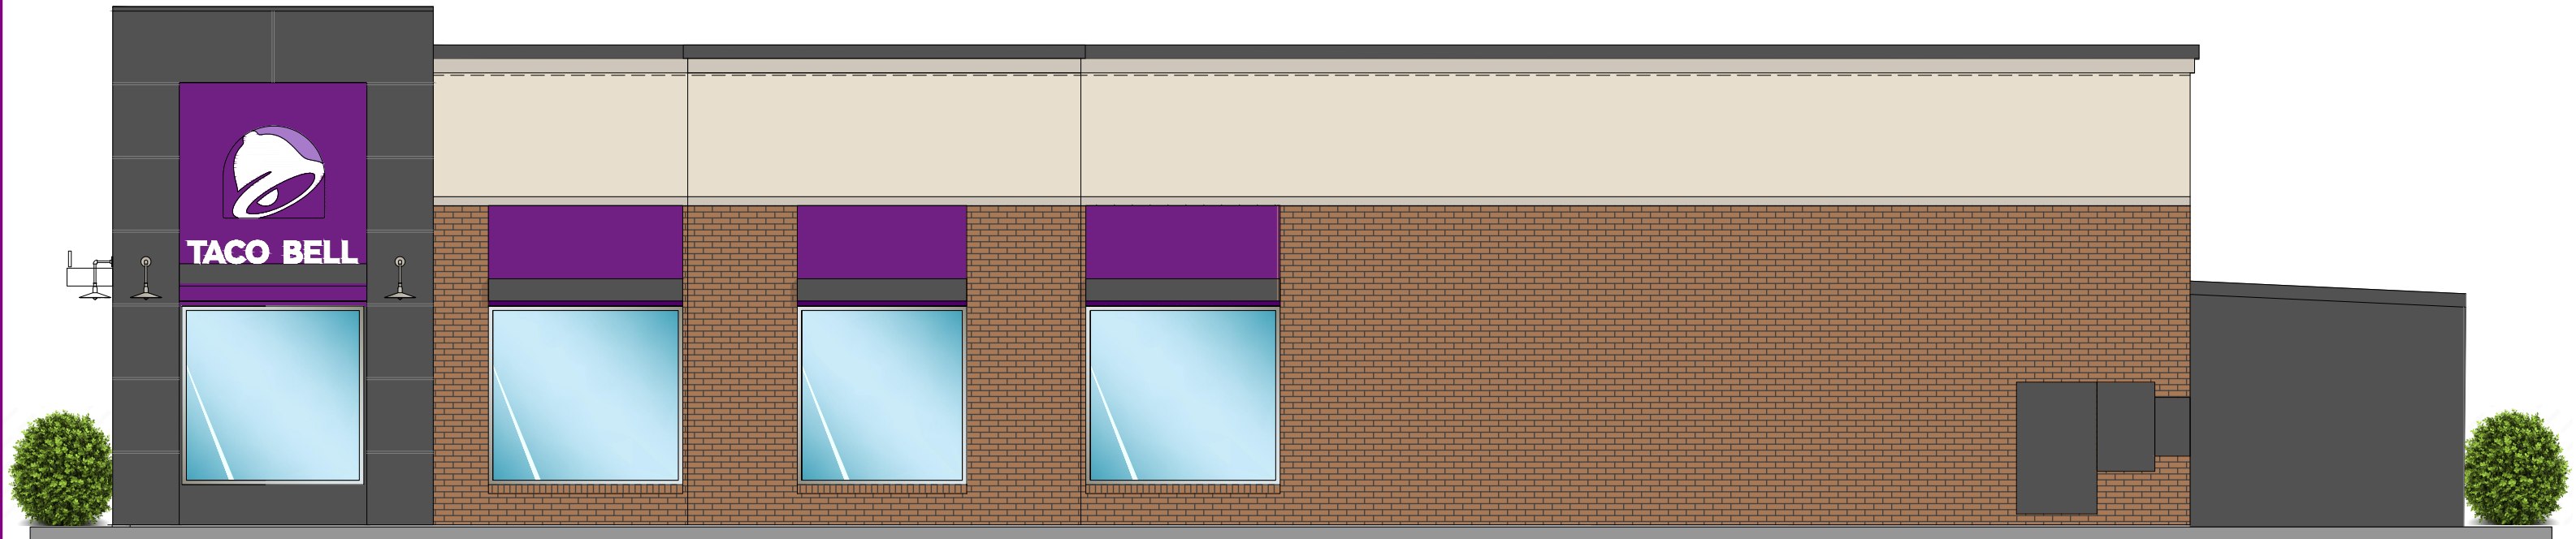

**MATERIAL/COLOR BOARD
26045 POINT LOOKOUT RD.
LEONARDTOWN, MD**

TACO BELL™

LARGE

42" BELL
14" LETTERS

SIGN AREA: 24.5 SF

WALL SCONCES
TROY
17"X14" Wall mount
scone, OLD silver finish,
medium base socket, 100
watt max

TACO BELL™

**RENDERINGS
26045 POINT LOOKOUT RD.
LEONARDTOWN, MD**

EAST ELEVATION

SOUTH ELEVATION

GLMVArchitecture

TACO BELL™

**MATERIAL/COLOR BOARD
7601 METCALF AVE.
LEONARDTOWN, MD**

WEST ELEVATION

NORTH ELEVATION

GLMVArchitecture