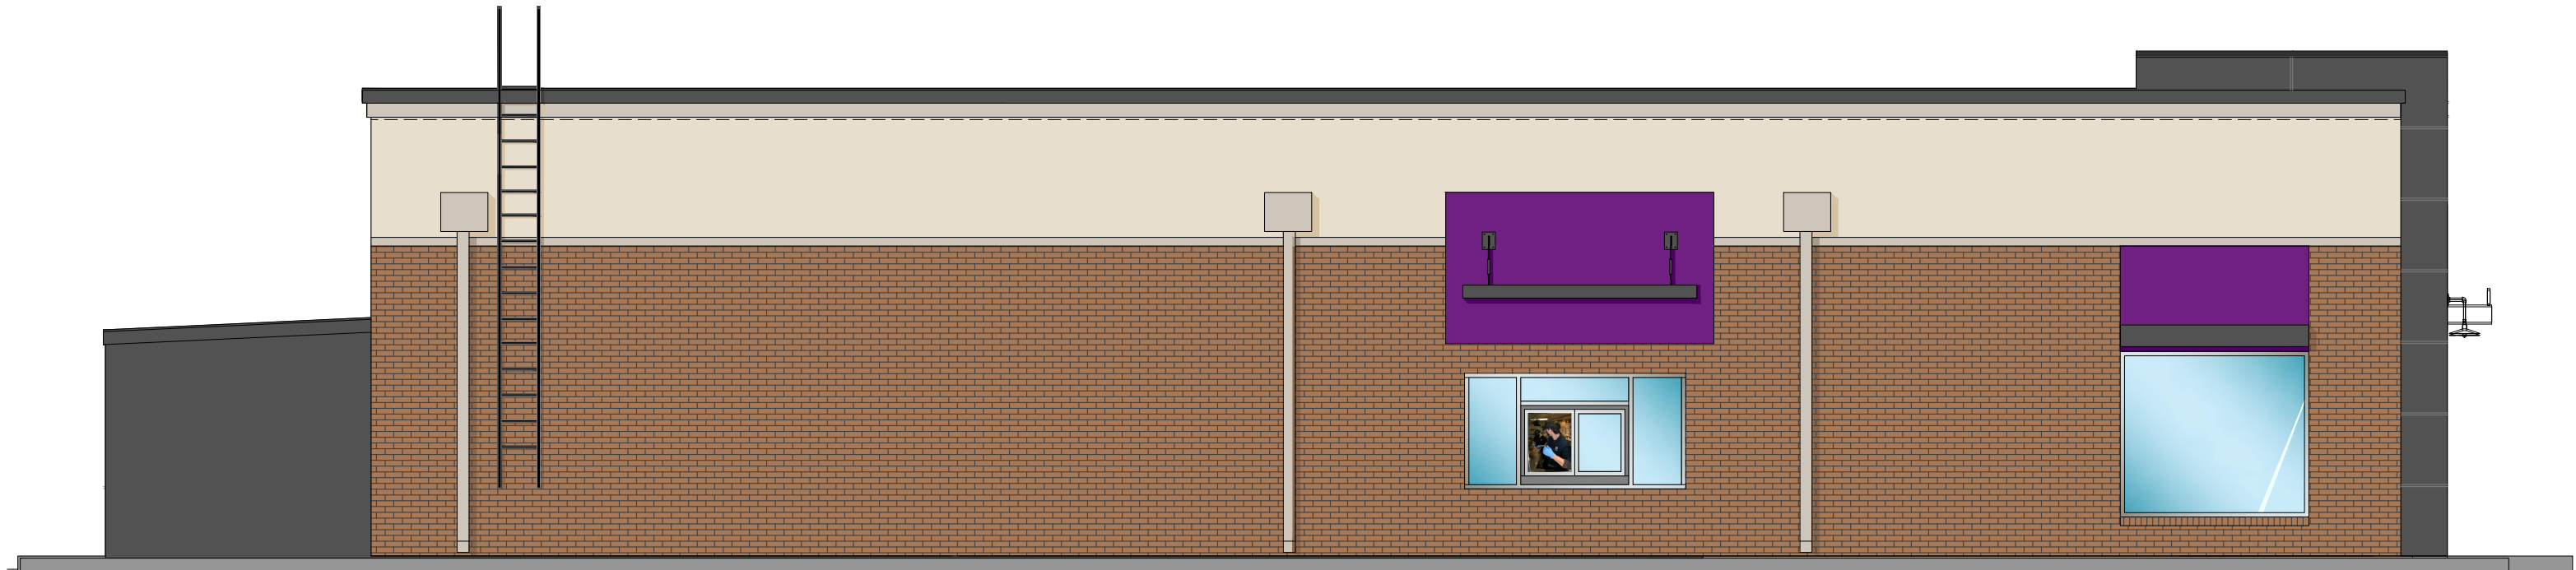

**MATERIAL/COLOR BOARD
26045 POINT LOOKOUT RD.
LEONARDTOWN, MD**

TACO BELL™

LARGE

42" BELL
14" LETTERS

SIGN AREA: 24.5 SF

WALL SCONCES
TROY
17"X14" Wall mount
scone, OLD silver finish,
medium base socket, 100
watt max

TACO BELL™

**RENDERINGS
26045 POINT LOOKOUT RD.
LEONARDTOWN, MD**

EAST ELEVATION

SOUTH ELEVATION

GLMVArchitecture

TACO BELL™

**MATERIAL/COLOR BOARD
7601 METCALF AVE.
LEONARDTOWN, MD**

WEST ELEVATION

NORTH ELEVATION

GLMVArchitecture